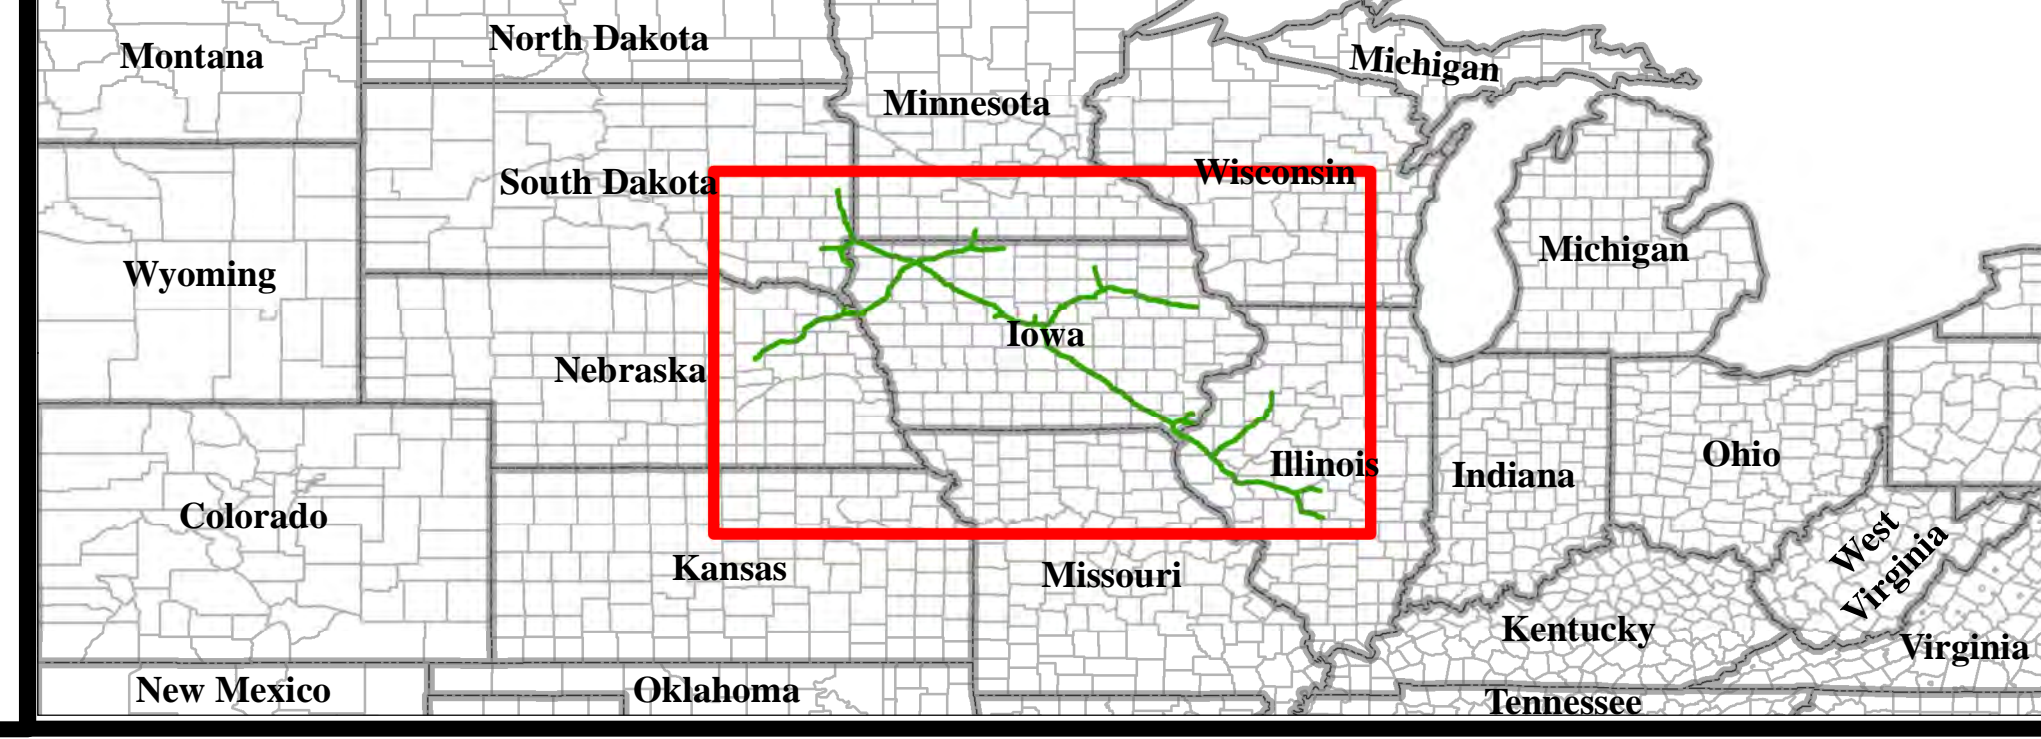

- Legend**
- Heartland Greenway – Proposed Centerline
 - Centerline County
 - States
 - Counties

Heartland Greenway System
Total Length:
~1352 miles

Navigator CO₂