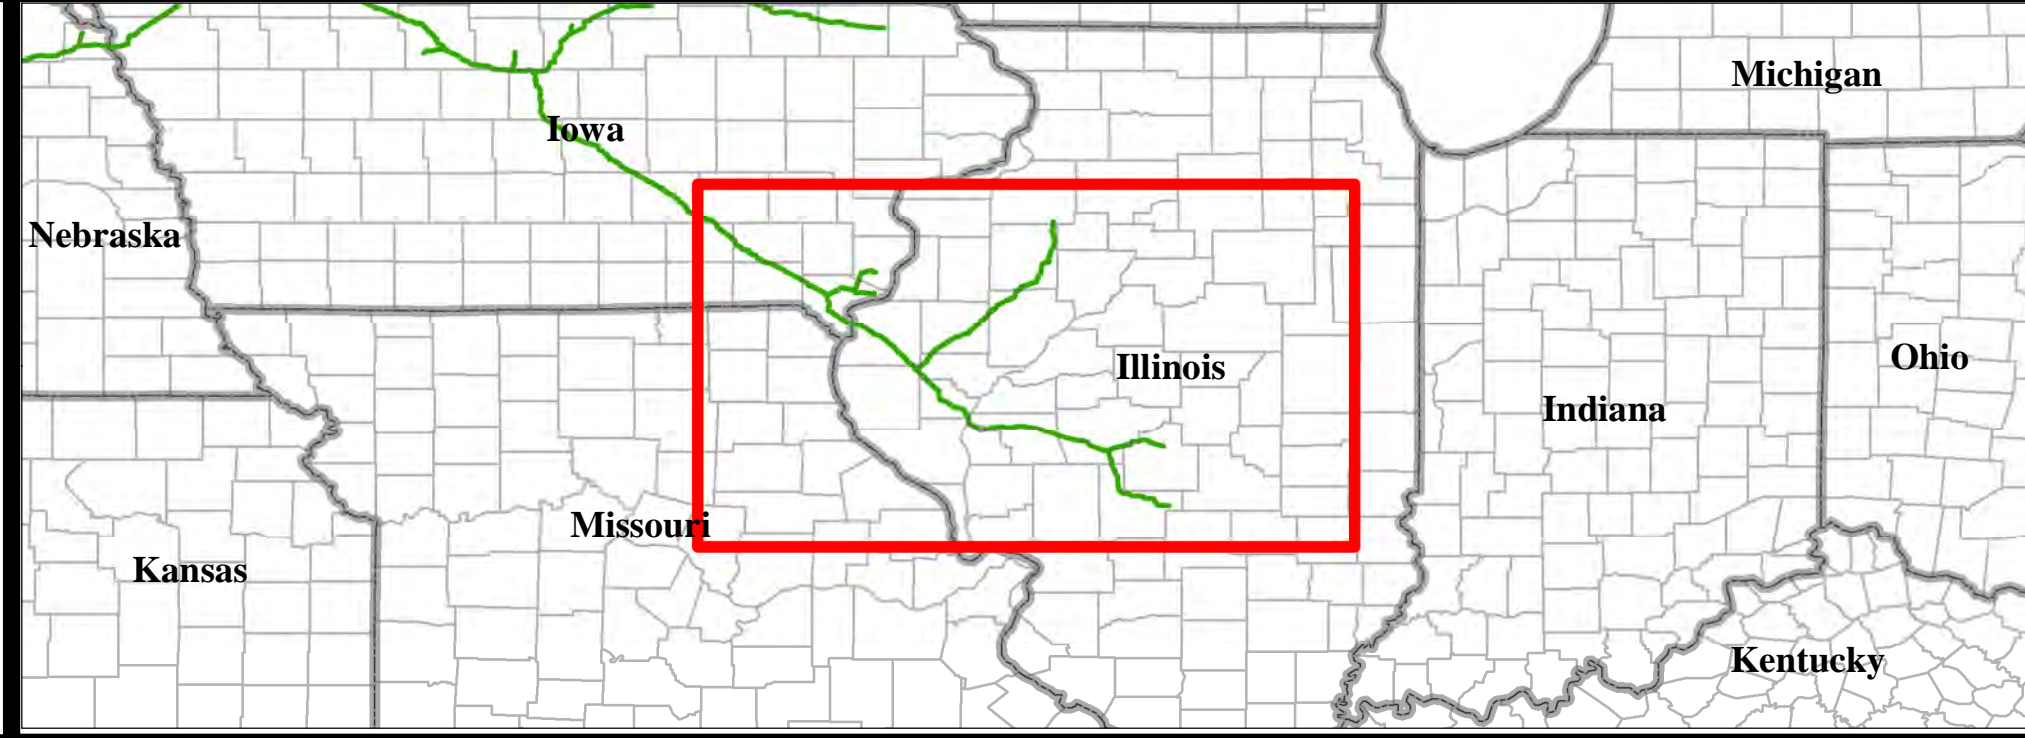

- Legend**
- Heartland Greenway – Proposed Centerline
  - Centerline County
  - States
  - Counties

**Illinois**

**Heartland Greenway System  
Length in State:  
291.38 miles**